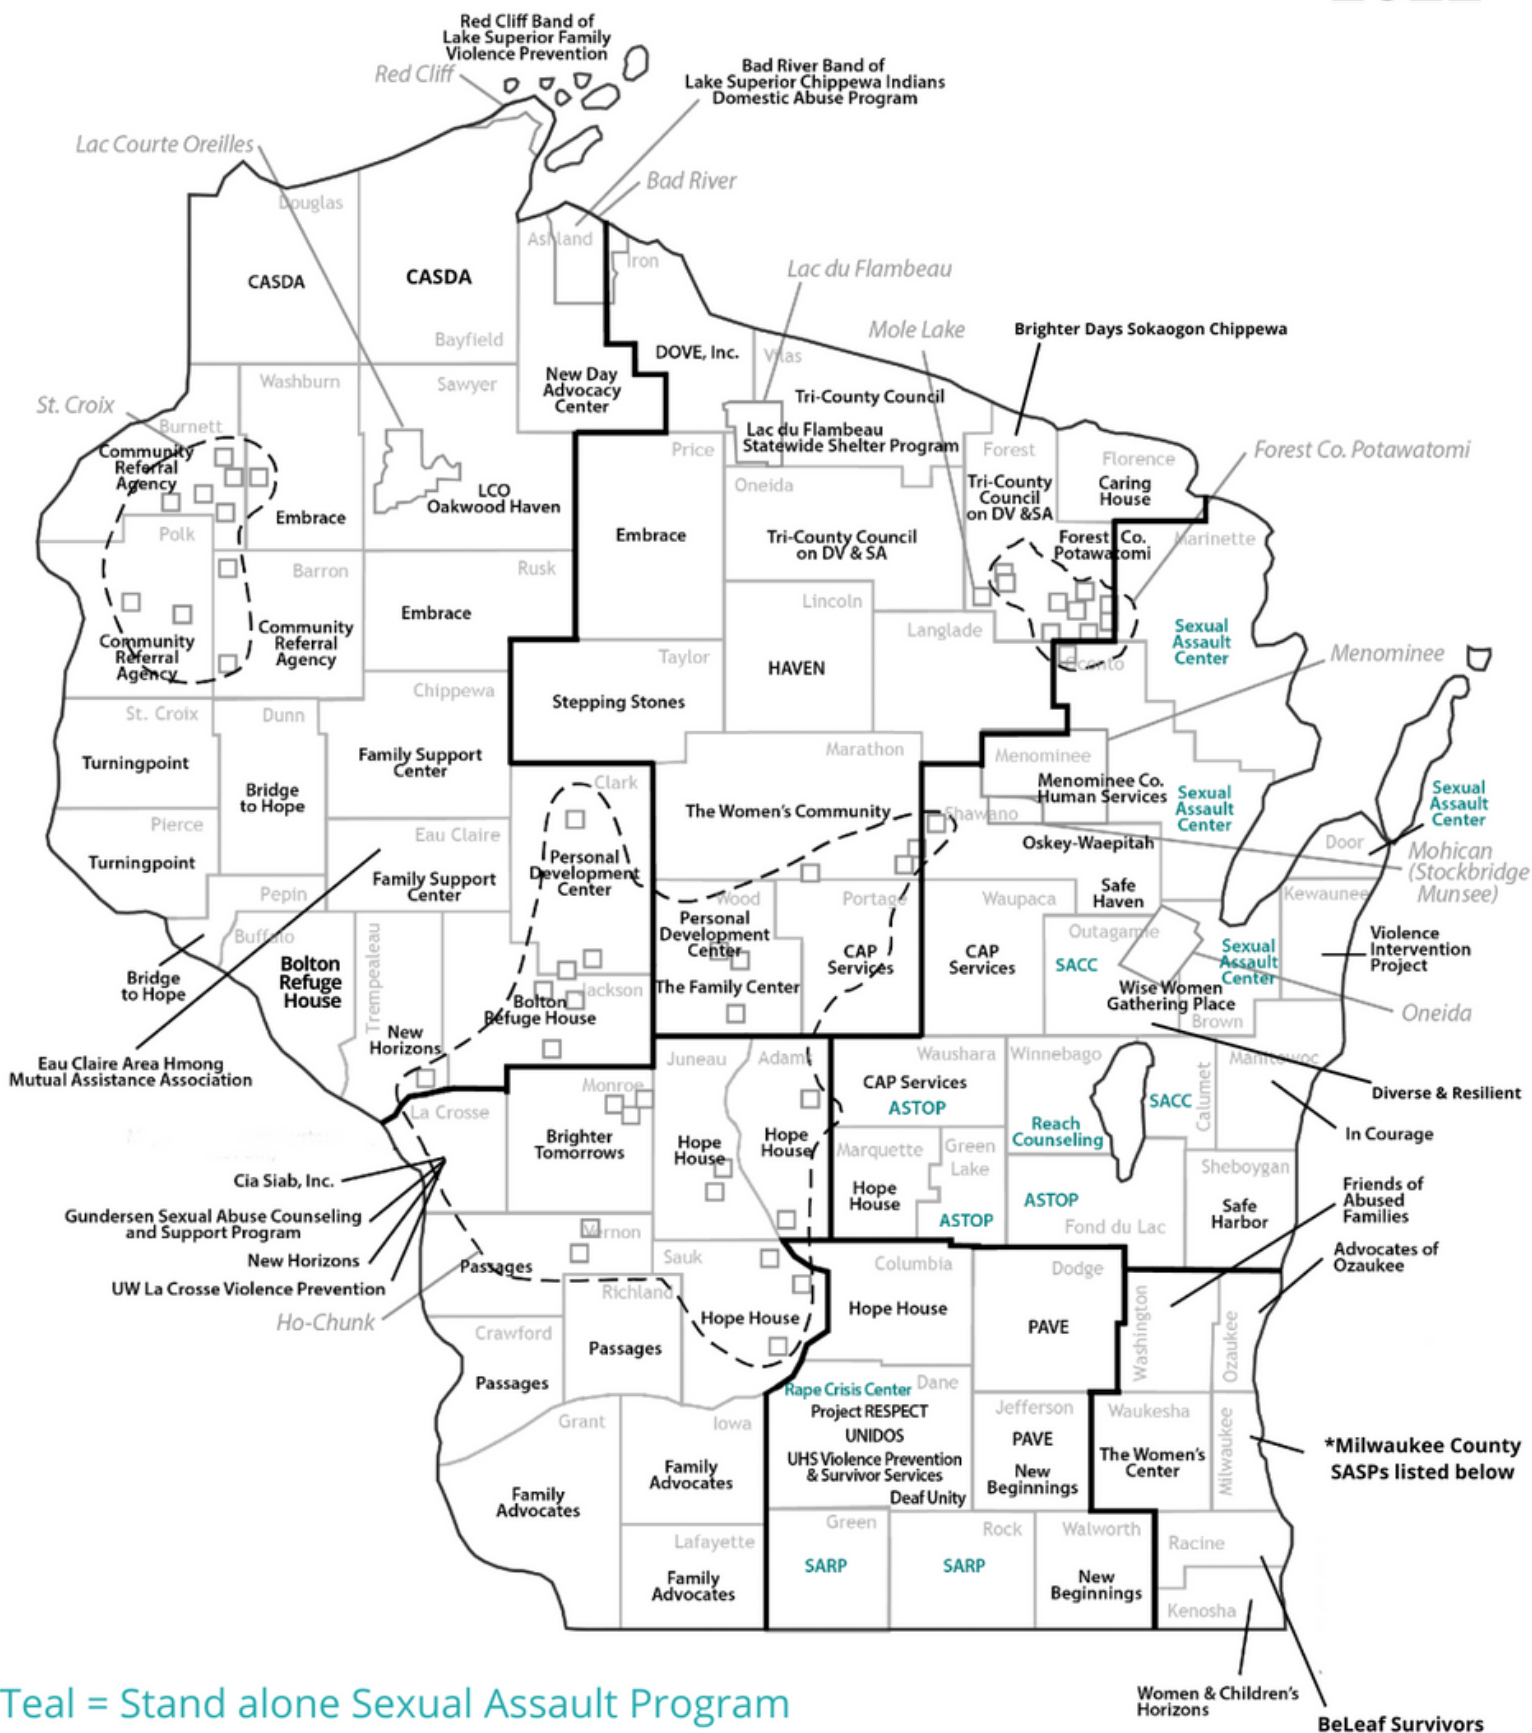

Sexual Assault Service Providers (SASPs) in Wisconsin 2022

- *Milwaukee County SASPs**
- Aurora Healing & Advocacy Services Dept
 - The Benedict Center
 - CORE El Centro
 - Devine Women's Foundation, Inc
 - Diverse & Resilient
 - Gerard L Ignace Indian Health Center
 - Hmong American Friendship Association (HAFA)
 - Jewish Family Services
 - Mahogany Cares
 - Milwaukee Center for Children & Youth
 - Milwaukee LGBT Community Center
 - Pathfinders
 - Sexual Assault Services
 - Team Teal 365
 - UMOS Latina Resource Center